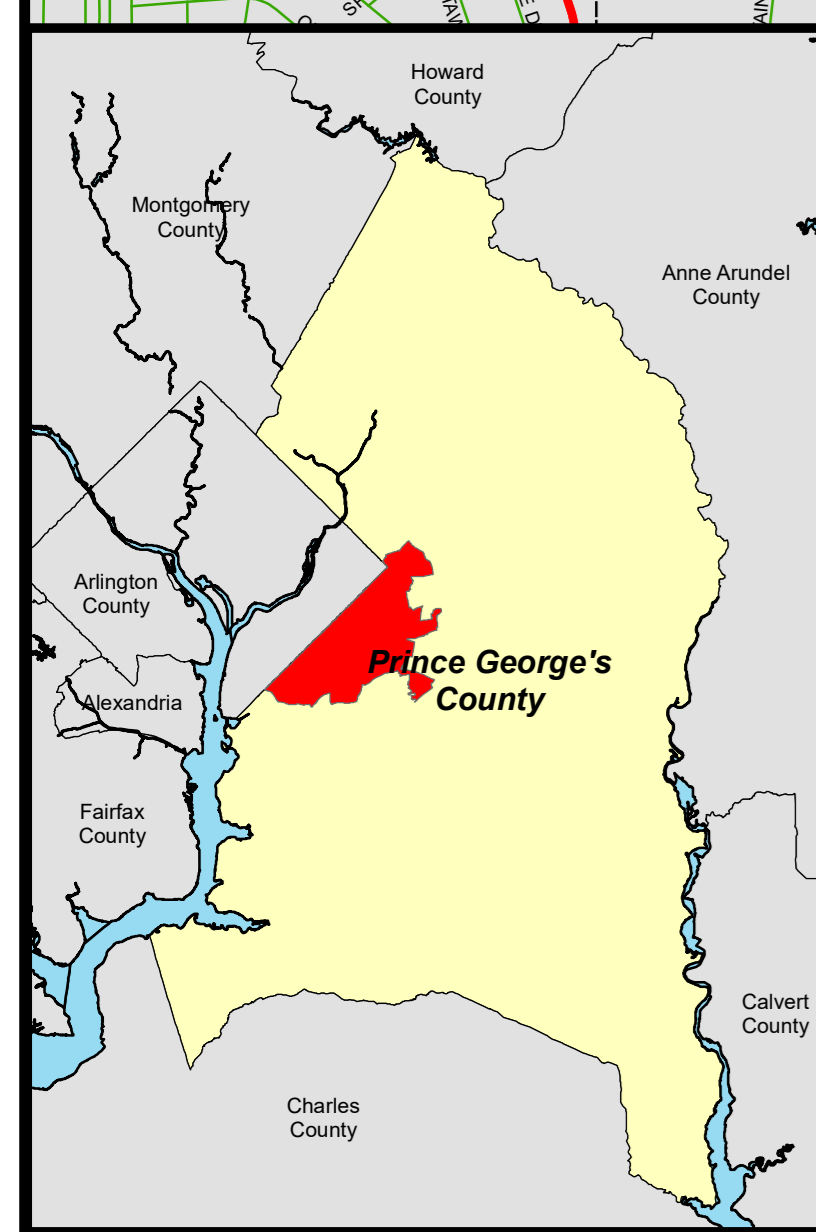

Councilmanic District 7

Prince George's County, Maryland