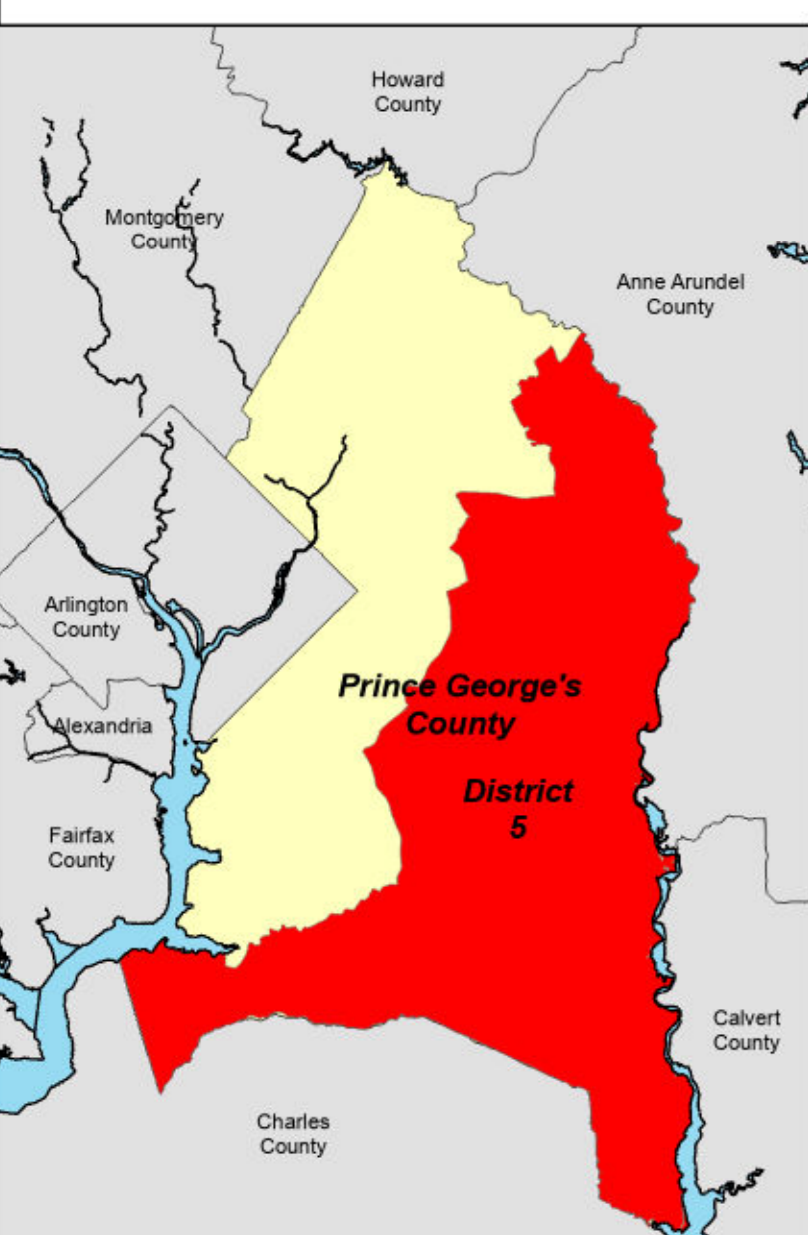

Congressional District 5

Prince George's County, Maryland